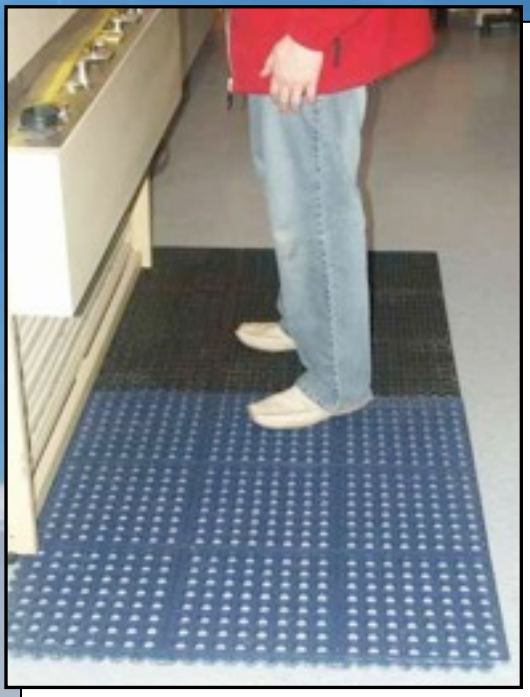

Application

Antifatigue mat suitable for dry industry areas.

Assembly

Free lay on the floor and configure for asked size.

Priemyselné rohože - Industrial mats

Eating-house Stalemat

Rozmer (mm) d/š/h - 900x900x14