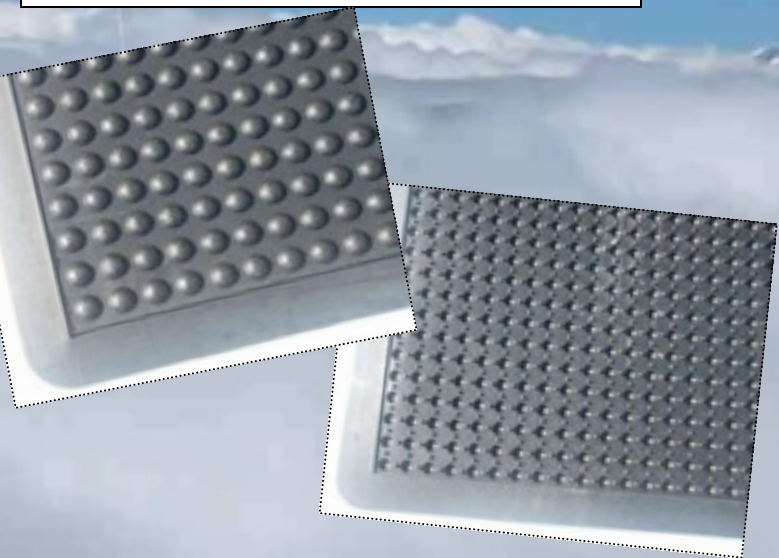

Assembly

Free lay on the floor next to the workplace.