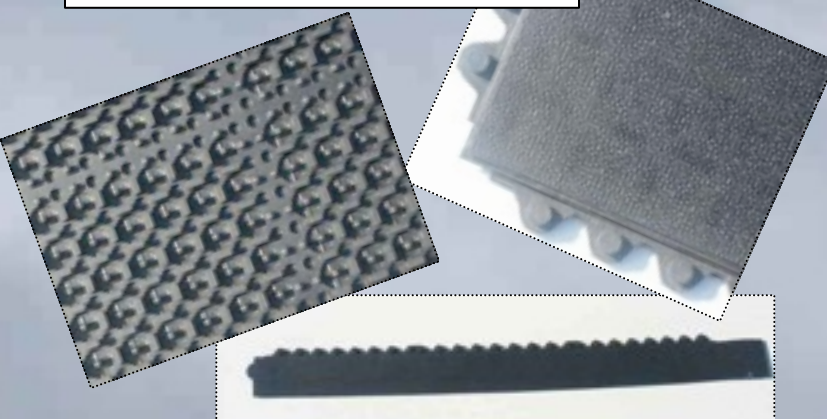

Assembly

Free lay on the floor and configure for asked size.