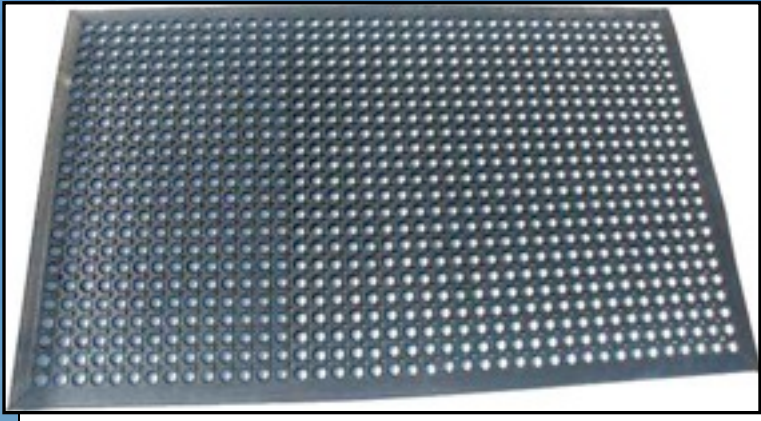

Čistiace rohože - Cleaning mats

Rampmat