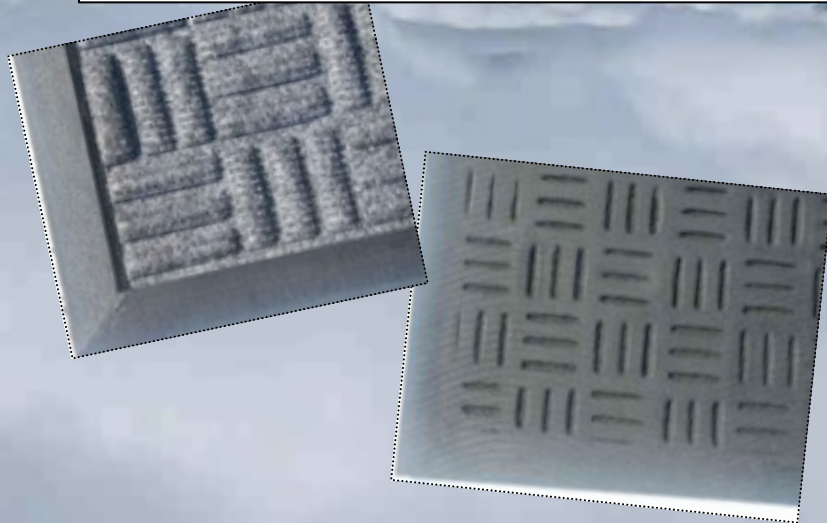

Rozmer (mm) d/š/h - 400x600x10
600x900x10
900x1200x10
900x1500x10
1200x1800x10

Farby - sivá

Váha - 3kg, 5kg, 7kg, 8kg, 10kg

Balenie - 1 kus/bal.

Materiál - Prírodný kaučuk, Polypropylénové vlákno

Krajina pôvodu - India

Popis

Čistiaca rohož s gumeným podkladom, povrch tvoria vlisované polypropylénové vlákna s cik - cak tvarmi, ktoré zachytávajú vlhkosť a špinu.

Použitie

Interiérová rohož používaná ako druhá čistiaca zóna po exteriérovej gumenej rohoži vhodná do všetkých vstupných priestorov budov, bánk, nemocníc ...

Montáž

Voľne položiť na podlahu.

Size (mm) l/w/d - 400x600x10
600x900x10
900x1200x10
900x1500x10
1200x1800x10

Colours - grey

Weight - 3kg, 5kg, 7kg, 8kg, 10kg

Package - 1 piece/pack

Material - Natural Rubber, Polypropylene Fibre

Made in - India

Description

Cleaning mat with rubber underside, upper surface moulded polypropylene fibres with criscross design, which absorb liquids and dirties.

Application

Interior mat using as the second cleaning zone after exterior rubber mat suitable for all entrance areas - bank, hospital, markets...

Assembly

Free lay on the floor.