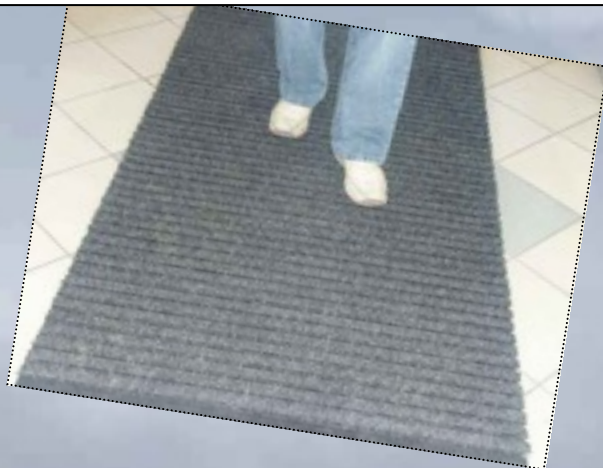

Čistiace rohože - Cleaning mats

Arcos

Rozmer (mm) d/š/h - šírka a dĺžka podľa želania
výška 17

Farby - sivá, hnedá

Váha - 4,6 kg / m²

Balenie - 1 kus/bal.

Materiál - PVC, Polypropylénové vlákno

Krajina pôvodu - EU

Popis

Čistiaca rohož s PVC podkladom, povrch tvoria slučkovite vpichované ostré polypropylénové vlákna, ktoré zachytávajú vlhkosť a špinu.

Použitie

Interiérová rohož používaná ako druhá čistiaca zóna po exteriérovej gumenej rohoži vhodná do vstupných priestorov s veľmi veľkou záťažou.

Absorbuje 4 - 5 l tekutín na m².

Montáž

Voľne položiť na podlahu alebo osadiť do hliníkového rámu.

Size (mm) l/w/d - length and width as you wish
height 17

Colours - grey, brown

Weight - 4,6 kg / m²

Package - 1 piece/pack

Material - PVC, Polypropylene Fibre

Made in - EU

Description

Cleaning mat with PVC underside, upper surface moulded acute polypropylene fibres, which absorb liquids and dirties.

Application

Interior mat using as the second cleaning zone after exterior rubber mat suitable for very busy entrance areas.

Absorbability 4 - 5 l / m².

Assembly

Free lay on the floor or assembly to aluminium sash.