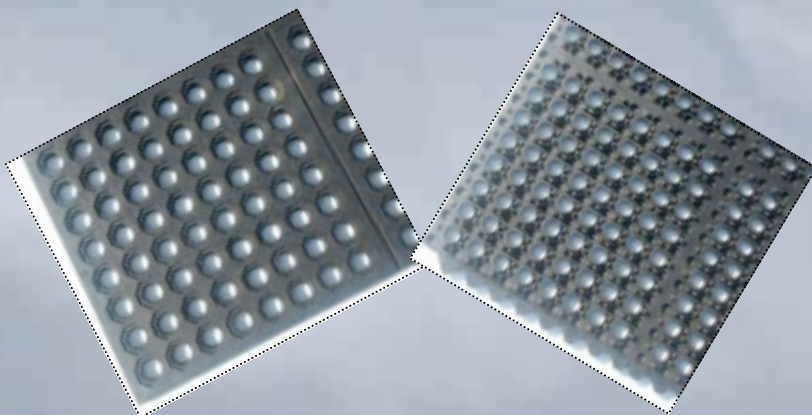

Assembly

Free lay on the floor and configure for asked size.