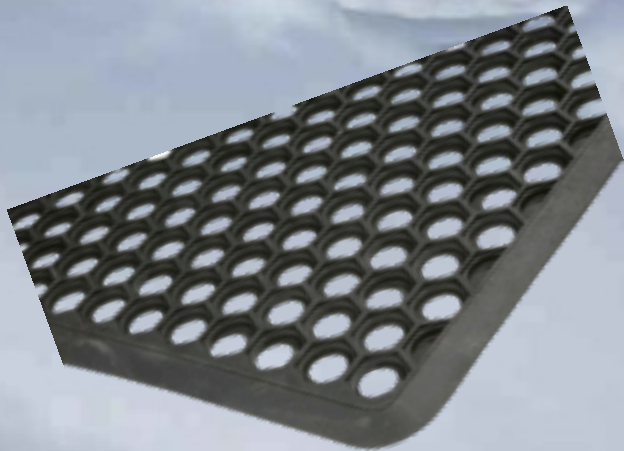

Size (mm) l/w/d - 550x900x14

Colours - black

Weight - 4 kg

Package - 1 piece/pack

Material - Natural Rubber

Made in - India

Description

Heavy duty open holed rubber mat, liquids and debris can fall through -surface stays dry and clean. Safety edges on all sides eliminate potential tripping hazards.

Application

Cleaning mat suitable compatible to entrance door. Resistant against water and frost.

Assembly

Free lay on the floor.