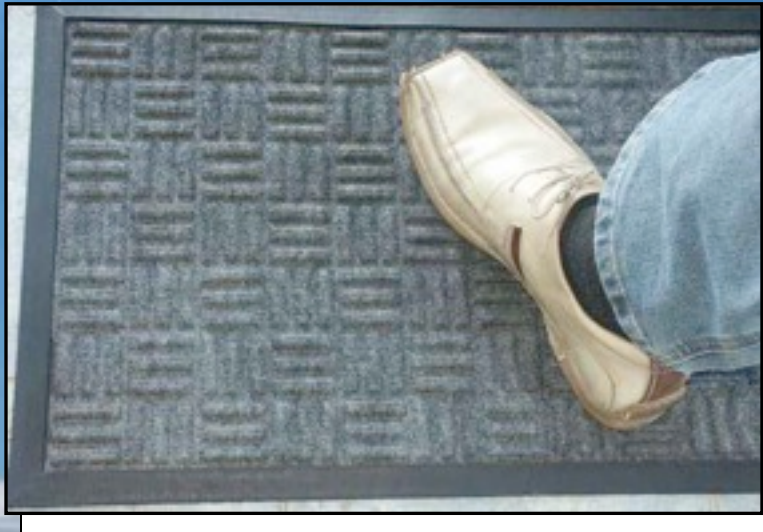

Čistiace rohože - Cleaning mats

Zebra - rib