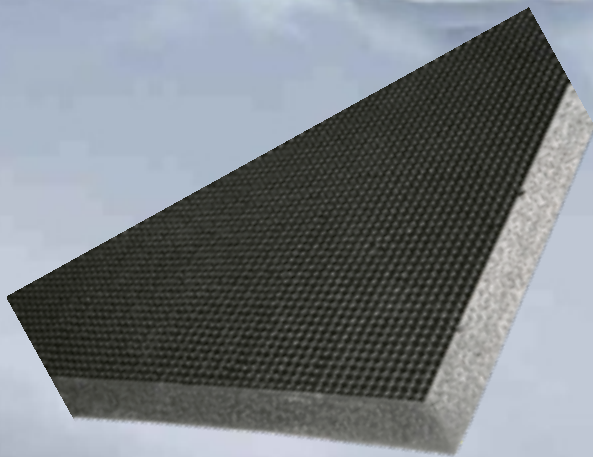

Čistiace rohože - Cleaning mats

Zebra - pin

Rozmer (mm) d/š/h - 450x750x10
600x800x10
600x1000x10
800x1000x10

Farby - čierna

Váha - 1kg, 2kg, 2,5kg, 3kg

Balenie - 1 kus/bal.

Materiál - Prírodný kaučuk

Krajina pôvodu - India

Popis

Čistiaca a protiúnavová rohož s pichliačovým povrchom a s nábehovou hranou proti zakopnutiu.

Použitie

Čistiaca-vstupná a protiúnavová rohož do vstupných priestorov budov, bytov a prípadne aj dopravných prostriedkov.

Montáž

Voľne položiť na podlahu.

Size (mm) l/w/d - 450x750x10
600x800x10
600x1000x10
800x1000x10

Colours - black

Weight - 1kg, 2kg, 2,5kg, 3kg

Package - 1 piece/pack

Material - Natural Rubber

Made in - India

Description

Cleaning and antifatigue rubber mat with pin surface, safety edges eliminate the tripping hazards.

Application

Cleaning and antifatigue mat suitable for entrance areas of buildings, flats and means of transport.

Assembly

Free lay on the floor.