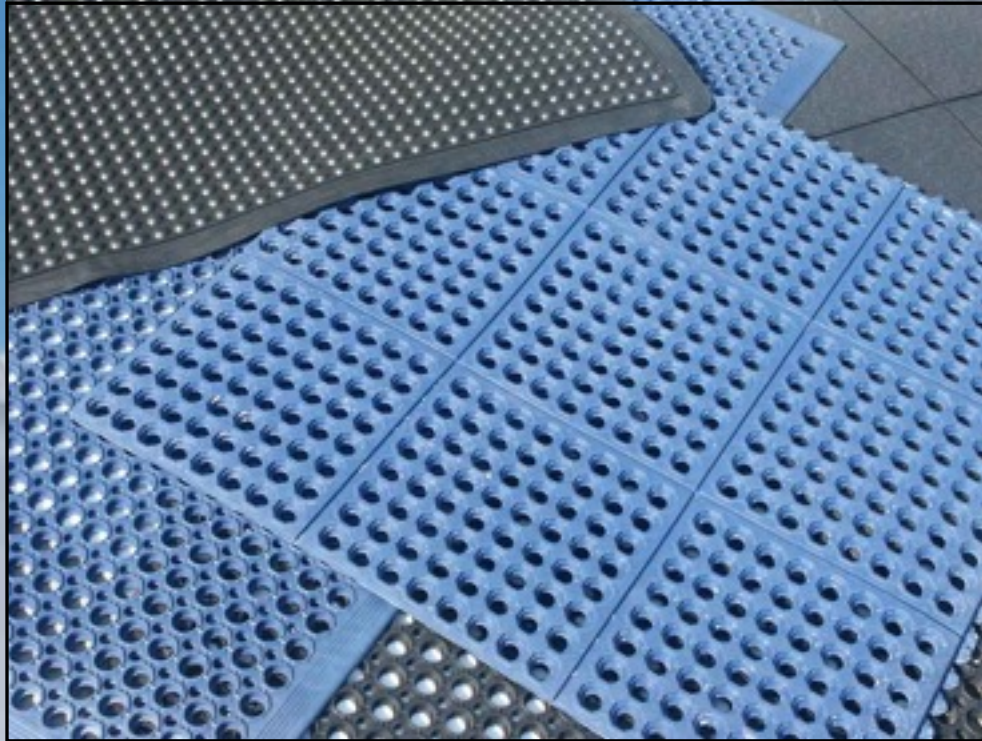

Priemyselne rohože - Industrial mats